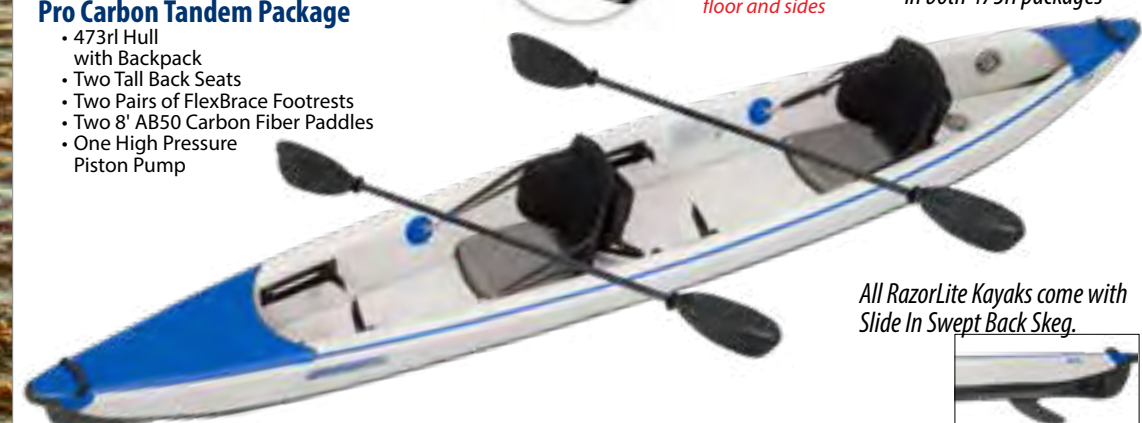

All RazorLite Kayakers come with Slide In Swept Back Skeg.