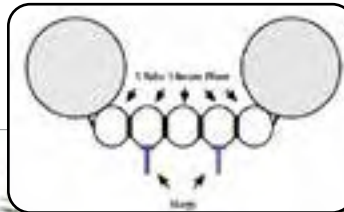

Sport Kayak SE330

The Most Kayak for the Least Money

The Sea Eagle 330 and 370 Sport Kayaks are 2 of the most popular inflatable kayaks in America. We have now sold over 300,000 of these incredibly popular inflatable kayaks, with over 60,000 being sold in just the last five years.

And it's no wonder - the SE330 is just 26 lbs., takes only minutes to inflate and holds one or two adults. Extra thick, special formula hull material allows them to take plenty of abuse and last many years, however, they are incredibly economical to buy and own.

They can be carried in a car trunk, shipped as luggage, stowed in a closet, and be ready in minutes to paddle remote mountain lakes, run mild whitewater rivers or romp in ocean surf.

2 Skegs provide Directional Stability